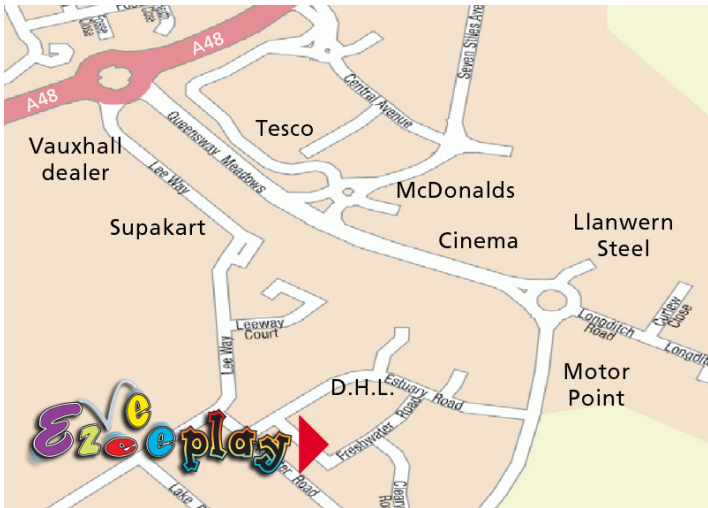

19, Queensway Meadows , Estuary
Rd
(nr Newport Retail Park), Newport .
NP19 4SP
Tel - 01633 271001

How to find us

From the M4 Junction 24 take the exit onto A48 (signposted city centre). Follow this road through successive roundabouts all signposted Newport retail Park Docks A48. On reaching Leeway roundabout take the 1st exit onto Queensway Meadows. At the next roundabout take 3rd exit on to meadows road, turn 1st right on to Estuary road , then 1st left onto Freshwater Road. Ezeeplay is situated end of road on right hand side.