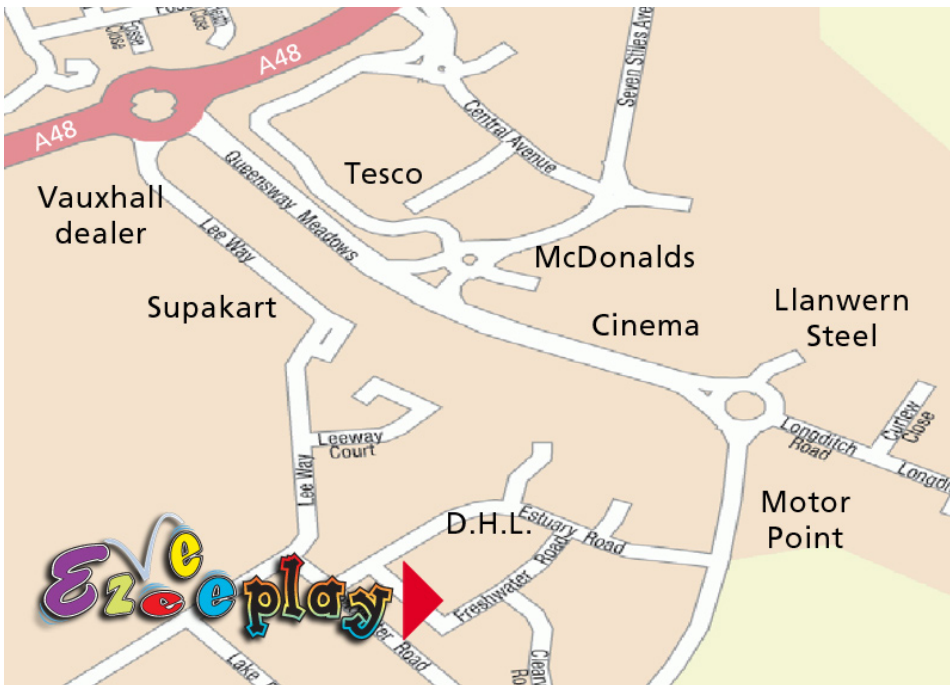

19, Queensway Meadows ,  
Estuary Rd  
( nr Newport Retail Park),  
Newport . NP19 4SP  
Tel - 01633 271001

19, Queensway Meadows ,  
Estuary Rd  
( nr Newport Retail Park),  
Newport . NP19 4SP  
Tel - 01633 271001