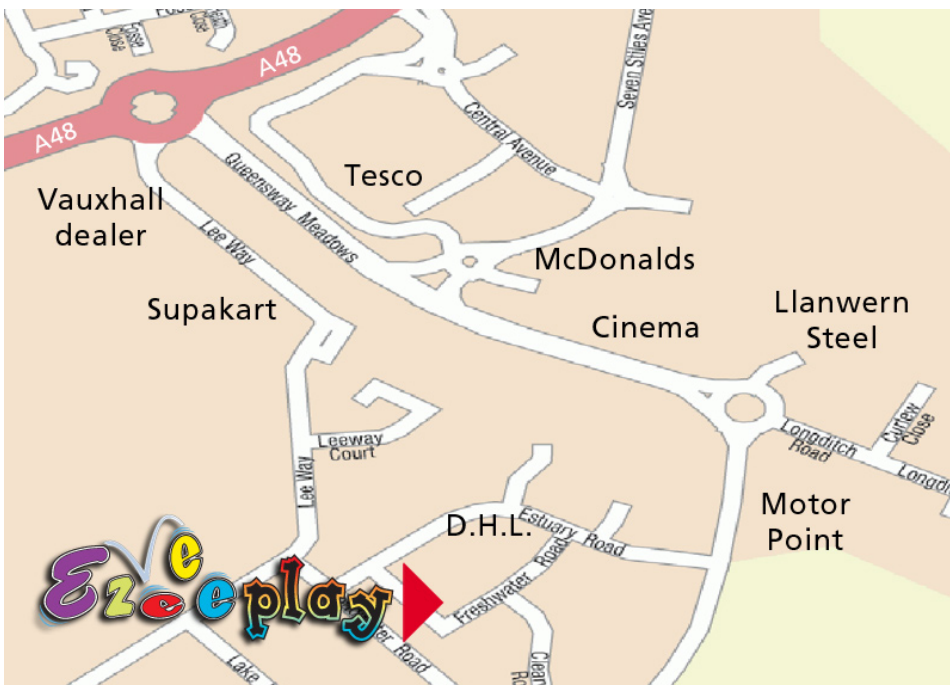

19, Queensway Meadows ,  
Estuary Rd  
( nr Newport Retail Park),  
Newport . NP19 4SP  
Tel - 01633 271001

19, Queensway Meadows ,  
Estuary Rd  
( nr Newport Retail Park),  
Newport . NP19 4SP  
Tel - 01633 271001